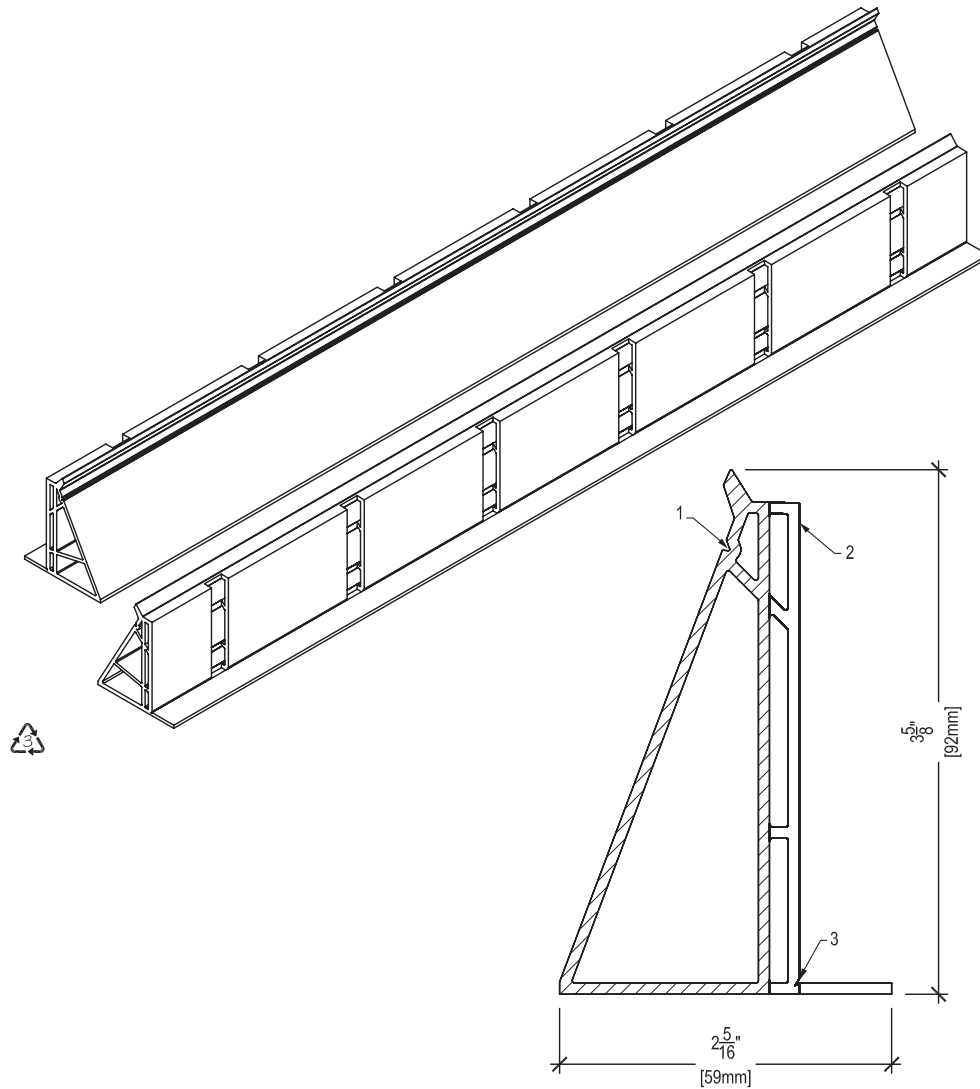

6.1- UNIT SPECIFICATIONS

8- SV-STARTER STRIP - NOVABRIK 4"

SPECIFICATIONS

LENGTH: 96" (2438MM)

WEIGHT: 4.2 LBS (1.9 KG)

MATERIAL: 100% RECYCLED PVC

COLOR: WHITE OR SIMILAR

1- SCREW GUIDE LINE

2- 0.2" (5.25MM) X 0.5" (12.7MM) HOLES AT 88.9MM (3.5") C/C.

3- BENDING MARK FOR EASY CUT WHEN CAVITY CLOSURE IS NOT NEEDED.